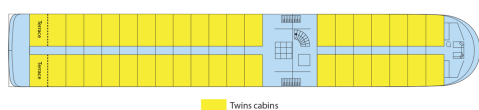

MS Infante Don Henrique

4 anchors - Douro - 71 cabins

MS Infante Don Henrique

MS Infante Don Henrique sails on the Douro (Portugal).

Interior design

Cabins

- Middle Deck 1 double bed 9 m²
- PONT INTERMEDIAIRE SINGLE 8 m²
- Middle deck 2 adjustable twin beds 9 m²
- Main deck 1 single bed 8 m²
- Main deck 2 adjustable twin beds 9 m²
- Upper deck 2 adjustable twin beds 9 m²

Decks and technical details

MAIN DECK 14 cabins

Number of cabins : 71
Width : 11.40
Number of cabin decks : 3
Year Built : 2003
Year Renovated : 2014
Guest capacity : 138
Length : 75
Elevators
Cabins outside

MIDDLE DECK 19 cabins

UPPER DECK 38 cabins

SUN DECK

MAIN DECK : RESTAURANT

MIDDLE DECK : RECEPTION DESK - LOUNGE BAR WITH DANCEFLOOR

UPPER DECK : TERRACE

SUN DECK : FITNESS - SUN DECK