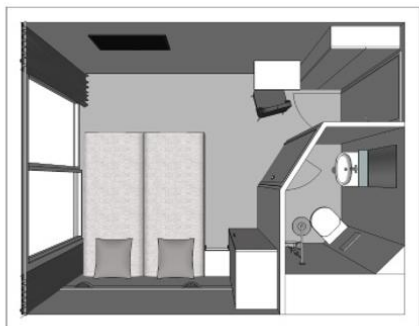

MS Infante Don Henrique

4 anchors - Douro - 71 cabins

MS Infante Don Henrique

MS Infante Don Henrique sails on the Douro (Portugal).

Interior design

Cabins

- Middle Deck 1 double bed 9 m²
- PONT INTERMEDIAIRE SINGLE 8 m²
- Middle deck 2 adjustable twin beds 9 m²
- Main deck 1 single bed 8 m²
- Main deck 2 adjustable twin beds 9 m²
- Upper deck 2 adjustable twin beds 9 m²

Cabins equipments

- TV
- Telephone (for internal calls only)
- Bathroom with shower and toilet
- Towels
- Safe
- Independent air-conditioning
- Electricity 220V
- Wi-Fi

Please note that there is no laundry service on board the ship.

Decks and technical details

MAIN DECK 14 cabins

Number of cabins : 71
Width : 11.40
Number of cabin decks : 3
Year Built : 2003
Year Renovated : 2014
Guest capacity : 138
Length : 75
Elevators
Cabins outside