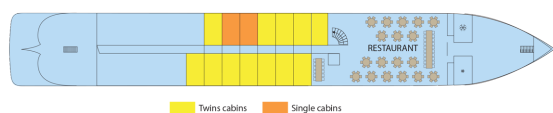

MS Infante Don Henrique

4 anchors - Douro - 71 cabins

MS Infante Don Henrique

MS Infante Don Henrique sails on the Douro (Portugal).

Interior design

Cabins

- Middle Deck 1 double bed 9 m²
- PONT INTERMEDIAIRE SINGLE 8 m²
- Middle deck 2 adjustable twin beds 9 m²
- Main deck 1 single bed 8 m²
- Main deck 2 adjustable twin beds 9 m²
- Upper deck 2 adjustable twin beds 9 m²

Decks and technical details

MAIN DECK 14 cabins

Number of cabins : 71
Width : 11.40
Number of cabin decks : 3
Year Built : 2003
Year Renovated : 2014
Guest capacity : 138
Length : 75
Elevators
Cabins outside

MIDDLE DECK 19 cabins

UPPER DECK 38 cabins

SUN DECK

MAIN DECK : RESTAURANT

MIDDLE DECK : RECEPTION DESK - LOUNGE BAR WITH DANCEFLOOR

UPPER DECK : TERRACE

SUN DECK : FITNESS - SUN DECK